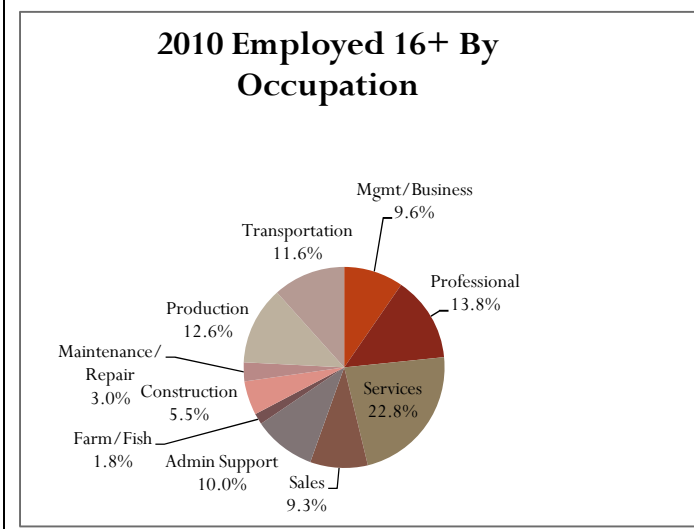

Village of Brandon, Fond du Lac County, Wisconsin

Source: ESRI forecasts for 2010 and 2015; U.S. Bureau of the Census, 2000 Census of Population and Housing.