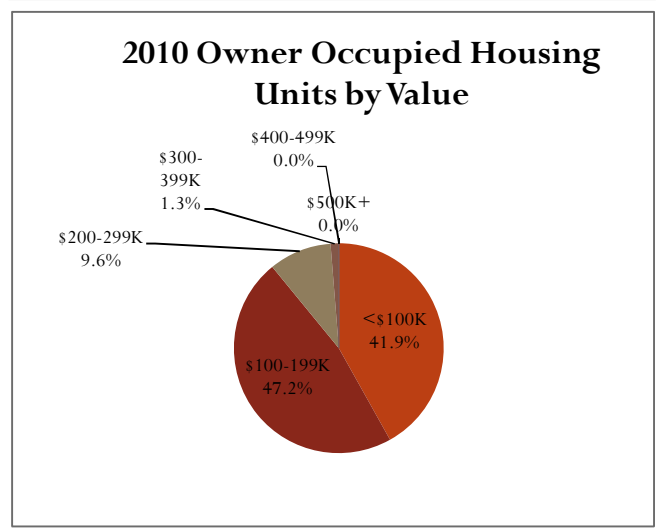

Village of Brandon, Fond du Lac County, Wisconsin

Source: ESRI forecasts for 2010 and 2015; U.S. Bureau of the Census, 2000 Census of Population and Housing.