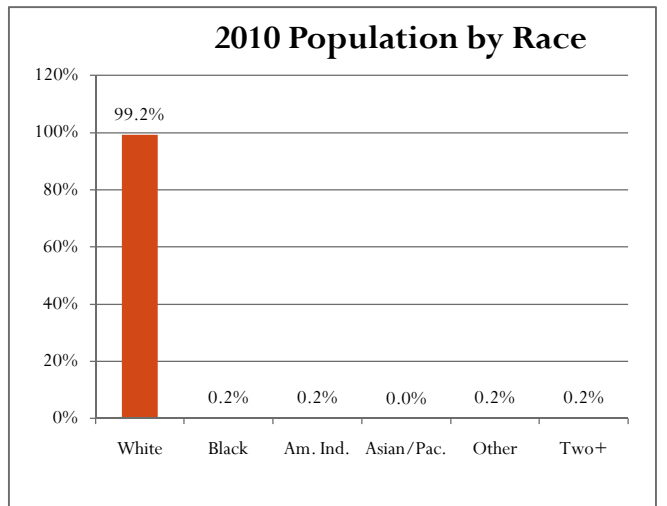

Village of Brandon, Fond du Lac County, Wisconsin

Source: ESRI forecasts for 2010 and 2015; U.S. Bureau of the Census, 2000 Census of Population and Housing.