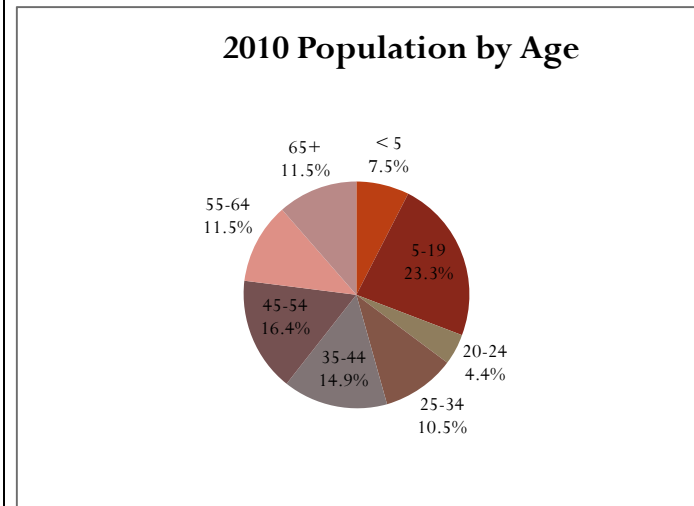

Village of Brandon, Fond du Lac County, Wisconsin

Source: ESRI forecasts for 2010 and 2015; U.S. Bureau of the Census, 2000 Census of Population and Housing.