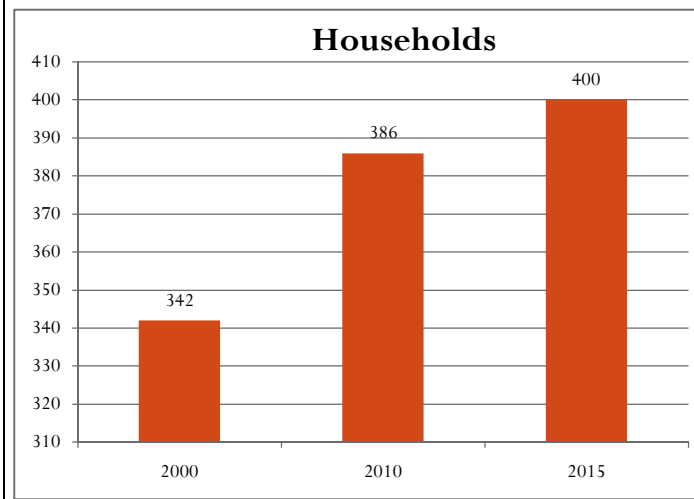

Village of Brandon, Fond du Lac County, Wisconsin

Source: ESRI forecasts for 2010 and 2015; U.S. Bureau of the Census, 2000 Census of Population and Housing.