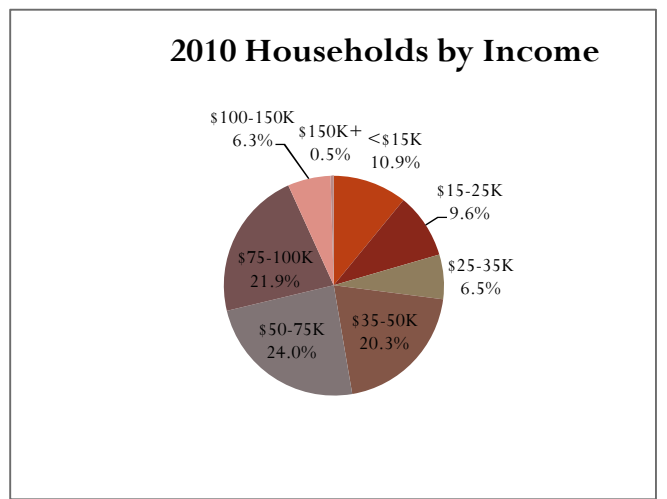

Village of Brandon, Fond du Lac County, Wisconsin

Source: ESRI forecasts for 2010 and 2015; U.S. Bureau of the Census, 2000 Census of Population and Housing.