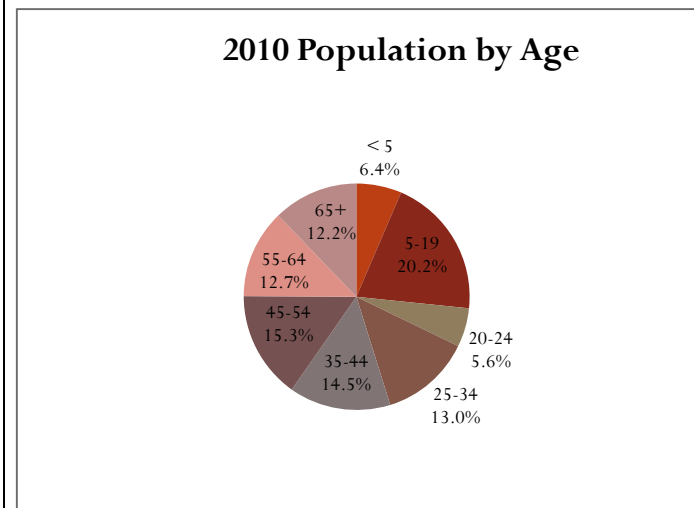

Village of North Fond du Lac, Wisconsin

Source: ESRI forecasts for 2010 and 2015; U.S. Bureau of the Census, 2000 Census of Population and Housing.