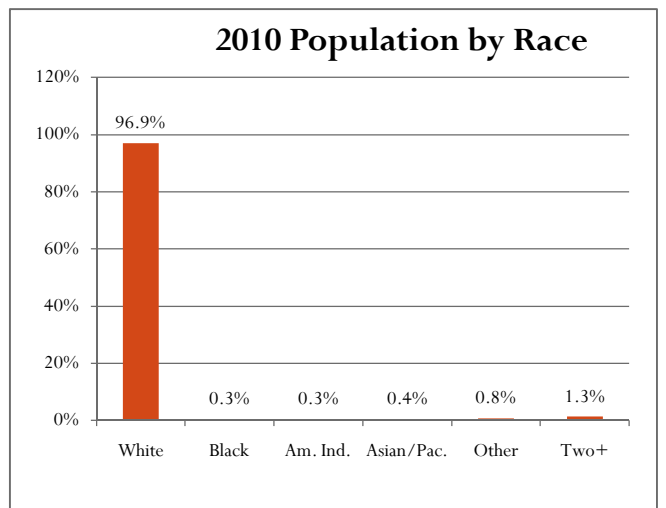

Village of North Fond du Lac, Wisconsin

Source: ESRI forecasts for 2010 and 2015; U.S. Bureau of the Census, 2000 Census of Population and Housing.