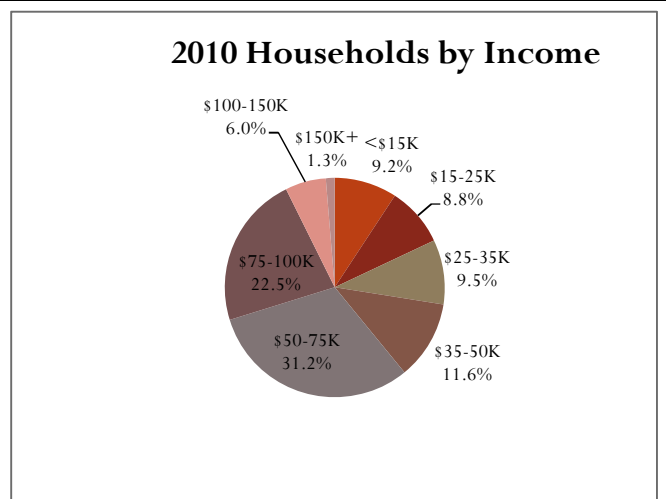

Village of North Fond du Lac, Wisconsin

Source: ESRI forecasts for 2010 and 2015; U.S. Bureau of the Census, 2000 Census of Population and Housing.