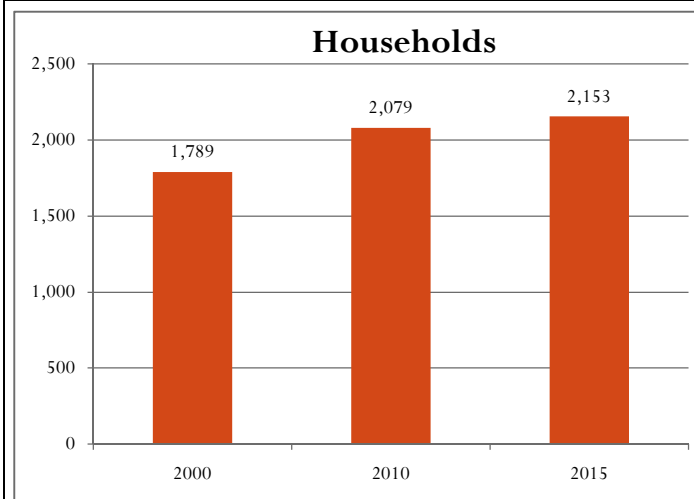

Village of North Fond du Lac, Wisconsin

Source: ESRI forecasts for 2010 and 2015; U.S. Bureau of the Census, 2000 Census of Population and Housing.