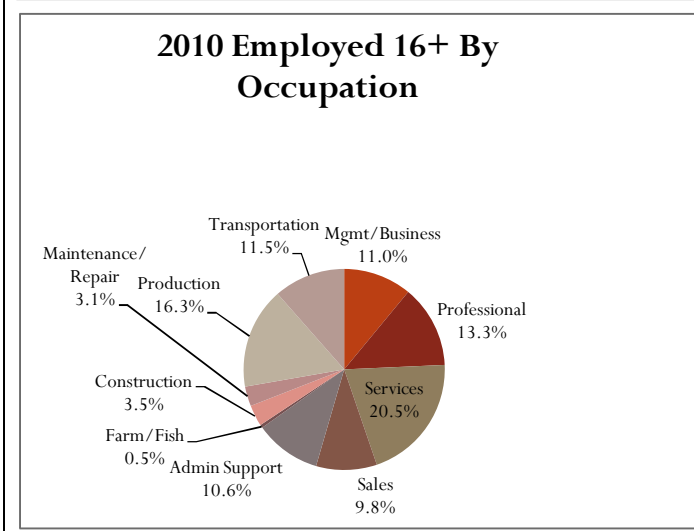

Village of North Fond du Lac, Wisconsin

Source: ESRI forecasts for 2010 and 2015; U.S. Bureau of the Census, 2000 Census of Population and Housing.