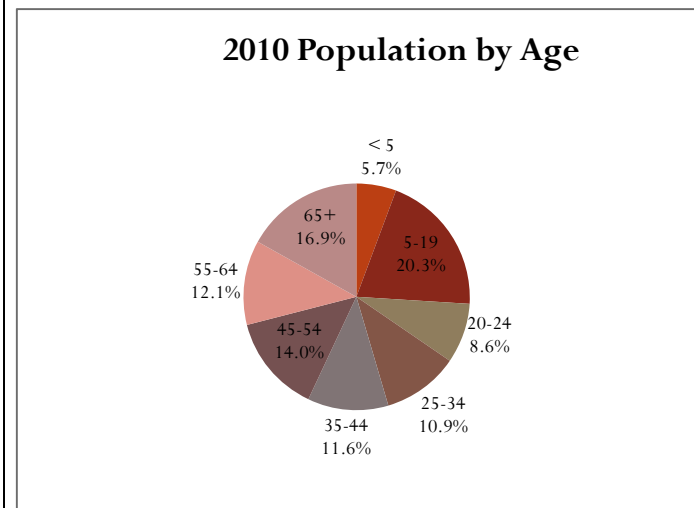

## City of Ripon, Fond du Lac County, Wisconsin

Source: ESRI forecasts for 2010 and 2015; U.S. Bureau of the Census, 2000 Census of Population and Housing.