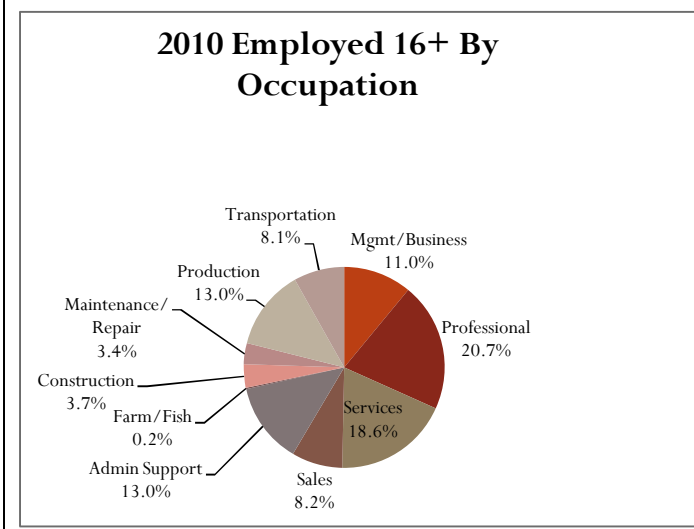

## City of Ripon, Fond du Lac County, Wisconsin

Source: ESRI forecasts for 2010 and 2015; U.S. Bureau of the Census, 2000 Census of Population and Housing.