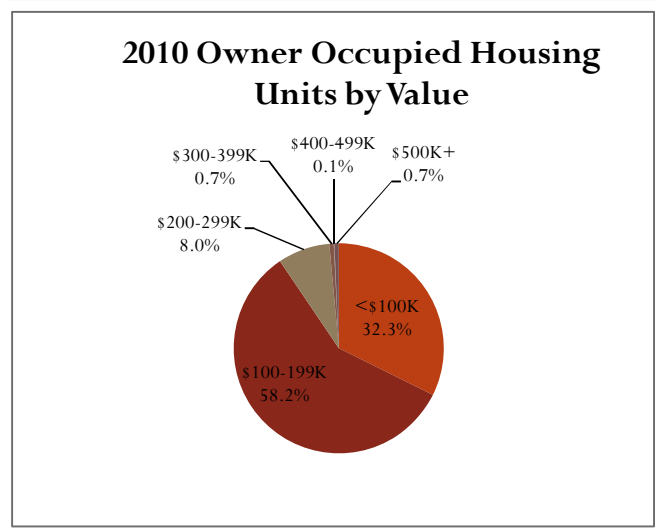

## City of Ripon, Fond du Lac County, Wisconsin

Source: ESRI forecasts for 2010 and 2015; U.S. Bureau of the Census, 2000 Census of Population and Housing.