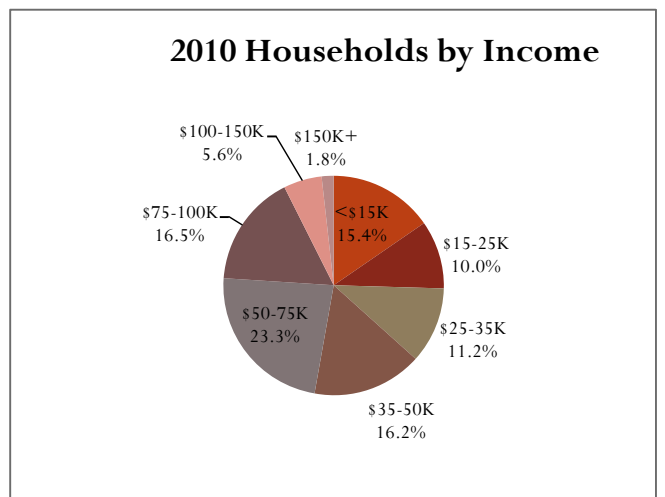

## City of Ripon, Fond du Lac County, Wisconsin

Source: ESRI forecasts for 2010 and 2015; U.S. Bureau of the Census, 2000 Census of Population and Housing.