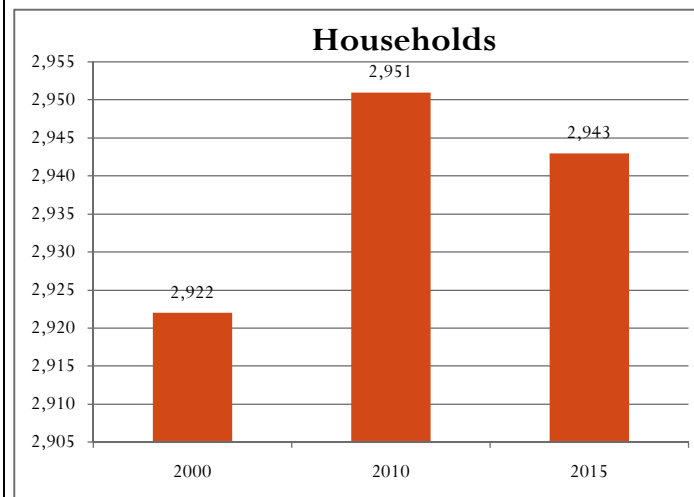

## City of Ripon, Fond du Lac County, Wisconsin

Source: ESRI forecasts for 2010 and 2015; U.S. Bureau of the Census, 2000 Census of Population and Housing.