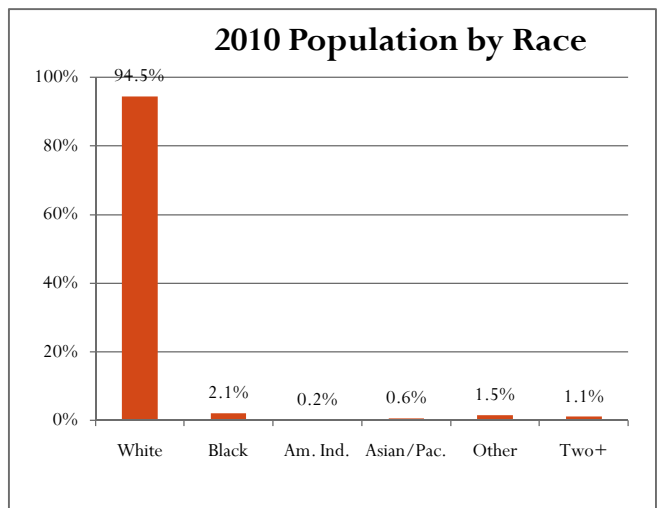

## City of Ripon, Fond du Lac County, Wisconsin

Source: ESRI forecasts for 2010 and 2015; U.S. Bureau of the Census, 2000 Census of Population and Housing.