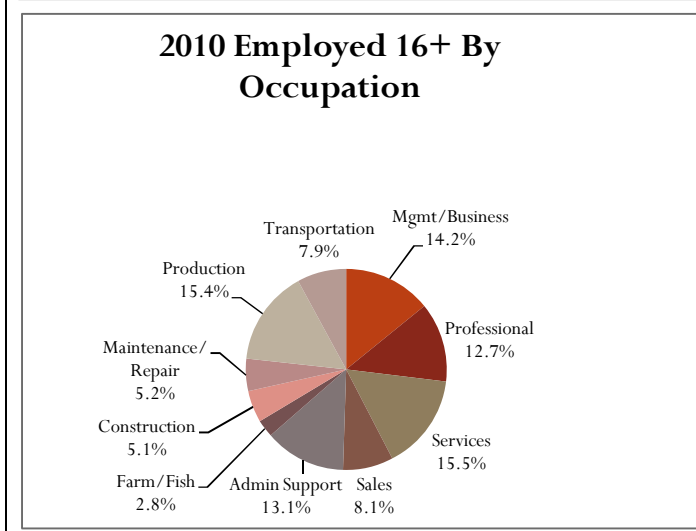

Village of Rosendale, Fond du Lac County, WI

Source: ESRI forecasts for 2010 and 2015; U.S. Bureau of the Census, 2000 Census of Population and Housing.