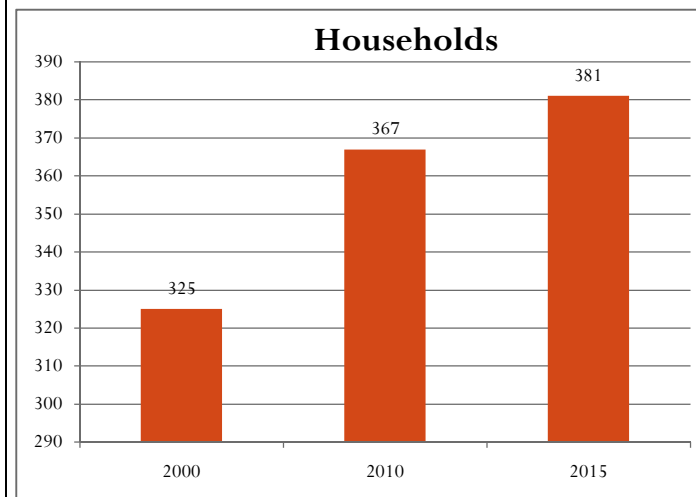

Village of Rosendale, Fond du Lac County, WI

Source: ESRI forecasts for 2010 and 2015; U.S. Bureau of the Census, 2000 Census of Population and Housing.