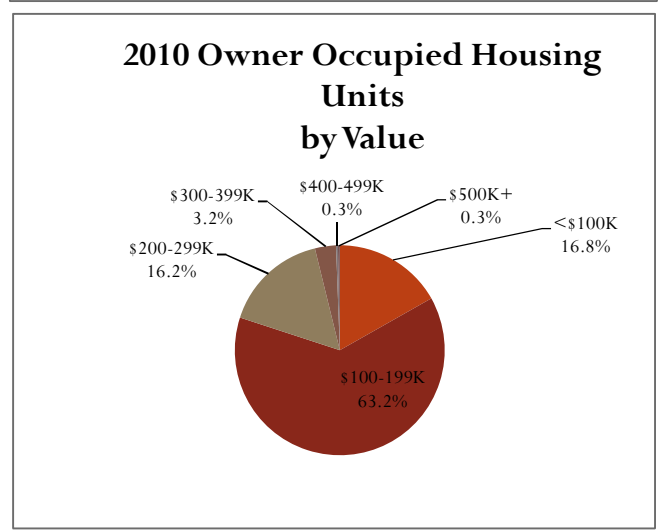

Village of Rosendale, Fond du Lac County, WI

Source: ESRI forecasts for 2010 and 2015; U.S. Bureau of the Census, 2000 Census of Population and Housing.