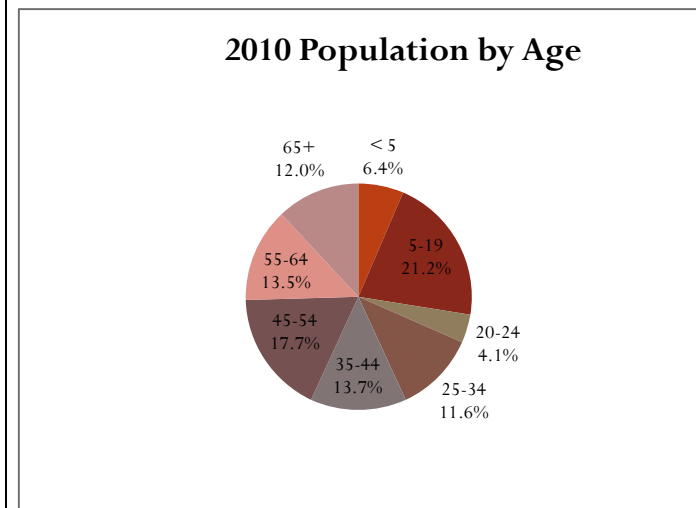

Village of Rosendale, Fond du Lac County, WI

Source: ESRI forecasts for 2010 and 2015; U.S. Bureau of the Census, 2000 Census of Population and Housing.