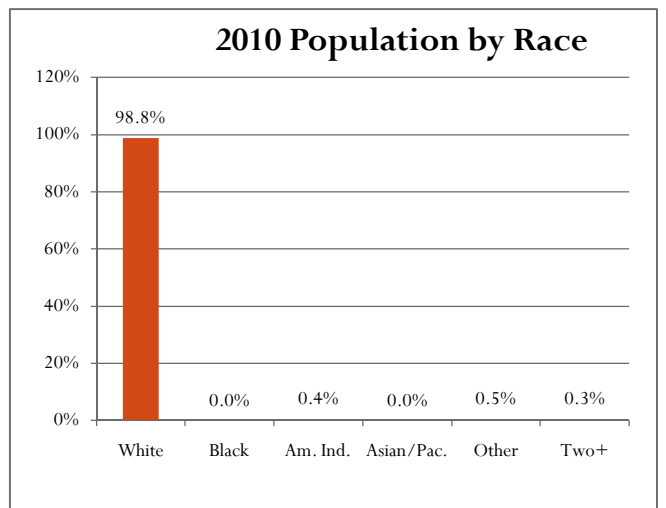

Village of Rosendale, Fond du Lac County, WI

Source: ESRI forecasts for 2010 and 2015; U.S. Bureau of the Census, 2000 Census of Population and Housing.