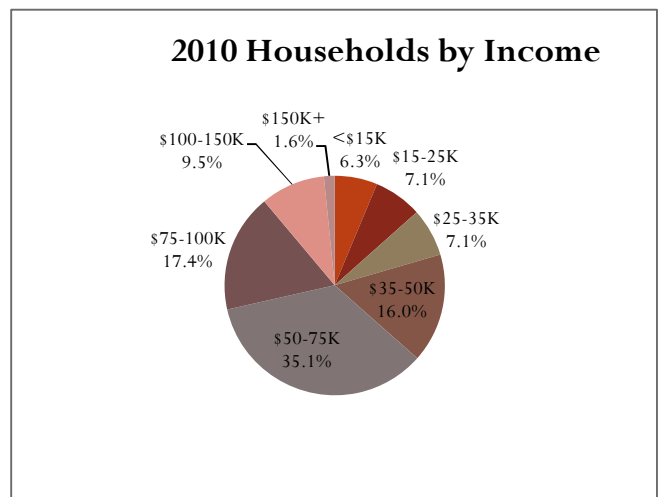

Village of Rosendale, Fond du Lac County, WI

Source: ESRI forecasts for 2010 and 2015; U.S. Bureau of the Census, 2000 Census of Population and Housing.