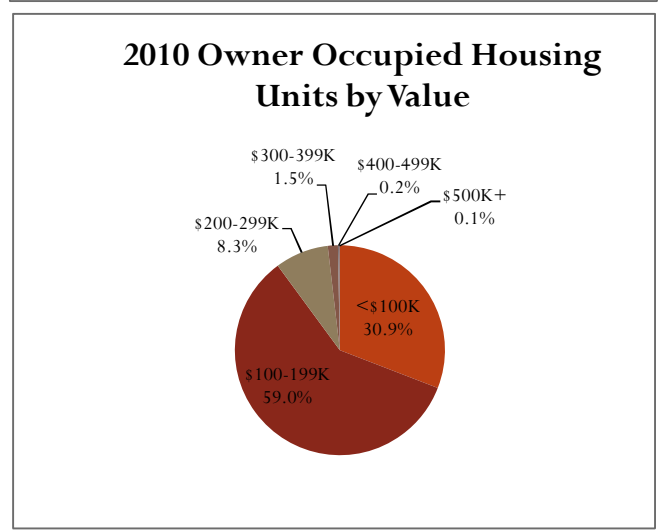

City of Waupun, Fond du Lac & Dodge Counties, Wisconsin

Source: ESRI forecasts for 2010 and 2015; U.S. Bureau of the Census, 2000 Census of Population and Housing.