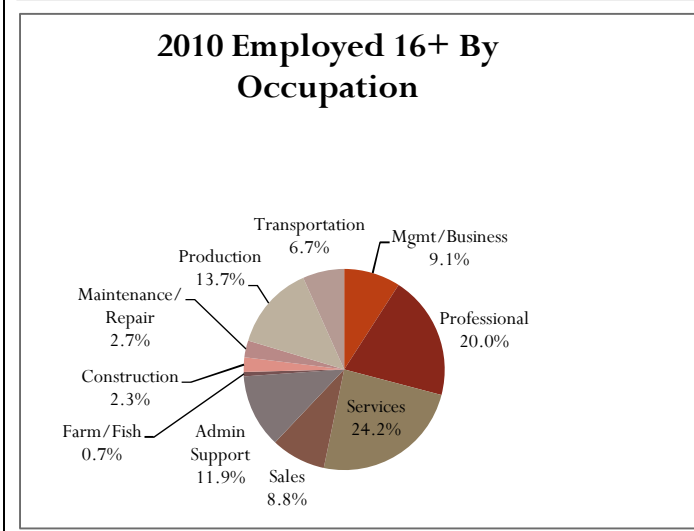

City of Waupun, Fond du Lac & Dodge Counties, Wisconsin

Source: ESRI forecasts for 2010 and 2015; U.S. Bureau of the Census, 2000 Census of Population and Housing.