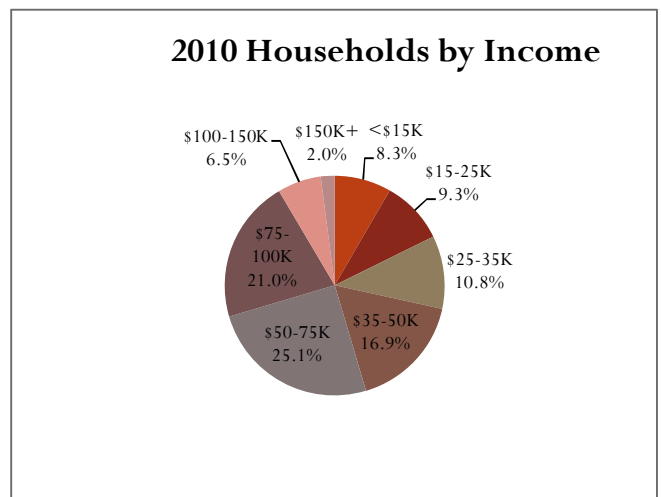

City of Waupun, Fond du Lac & Dodge Counties, Wisconsin

Source: ESRI forecasts for 2010 and 2015; U.S. Bureau of the Census, 2000 Census of Population and Housing.