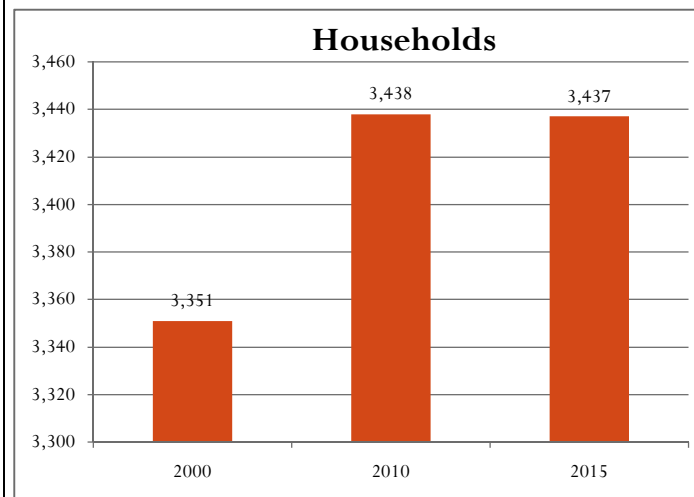

City of Waupun, Fond du Lac & Dodge Counties, Wisconsin

Source: ESRI forecasts for 2010 and 2015; U.S. Bureau of the Census, 2000 Census of Population and Housing.