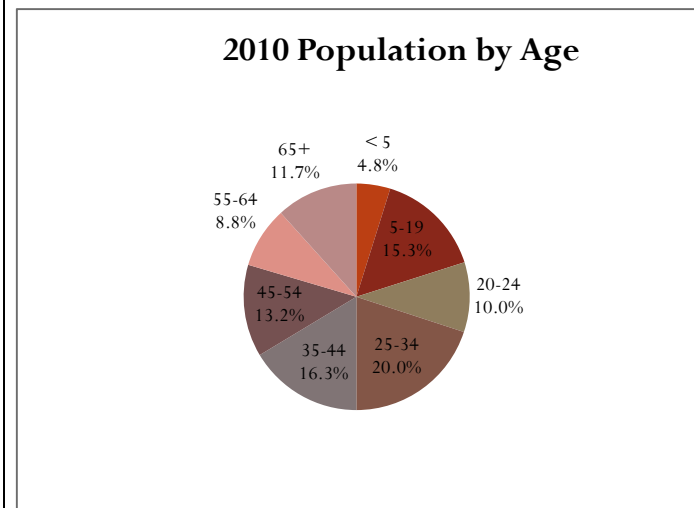

City of Waupun, Fond du Lac & Dodge Counties, Wisconsin

Source: ESRI forecasts for 2010 and 2015; U.S. Bureau of the Census, 2000 Census of Population and Housing.