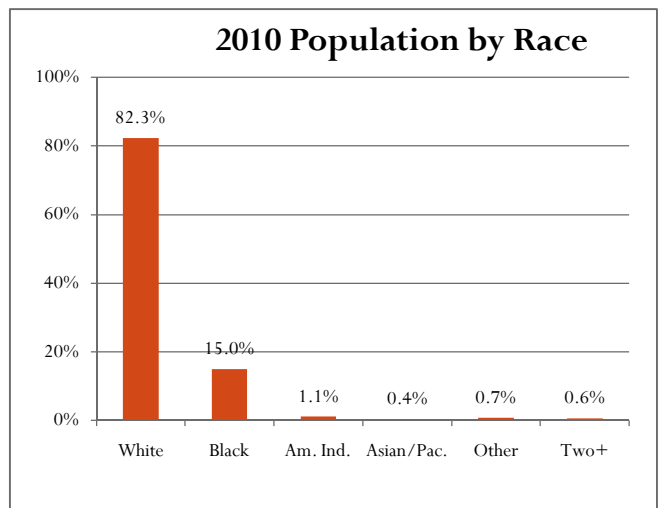

City of Waupun, Fond du Lac & Dodge Counties, Wisconsin

Source: ESRI forecasts for 2010 and 2015; U.S. Bureau of the Census, 2000 Census of Population and Housing.