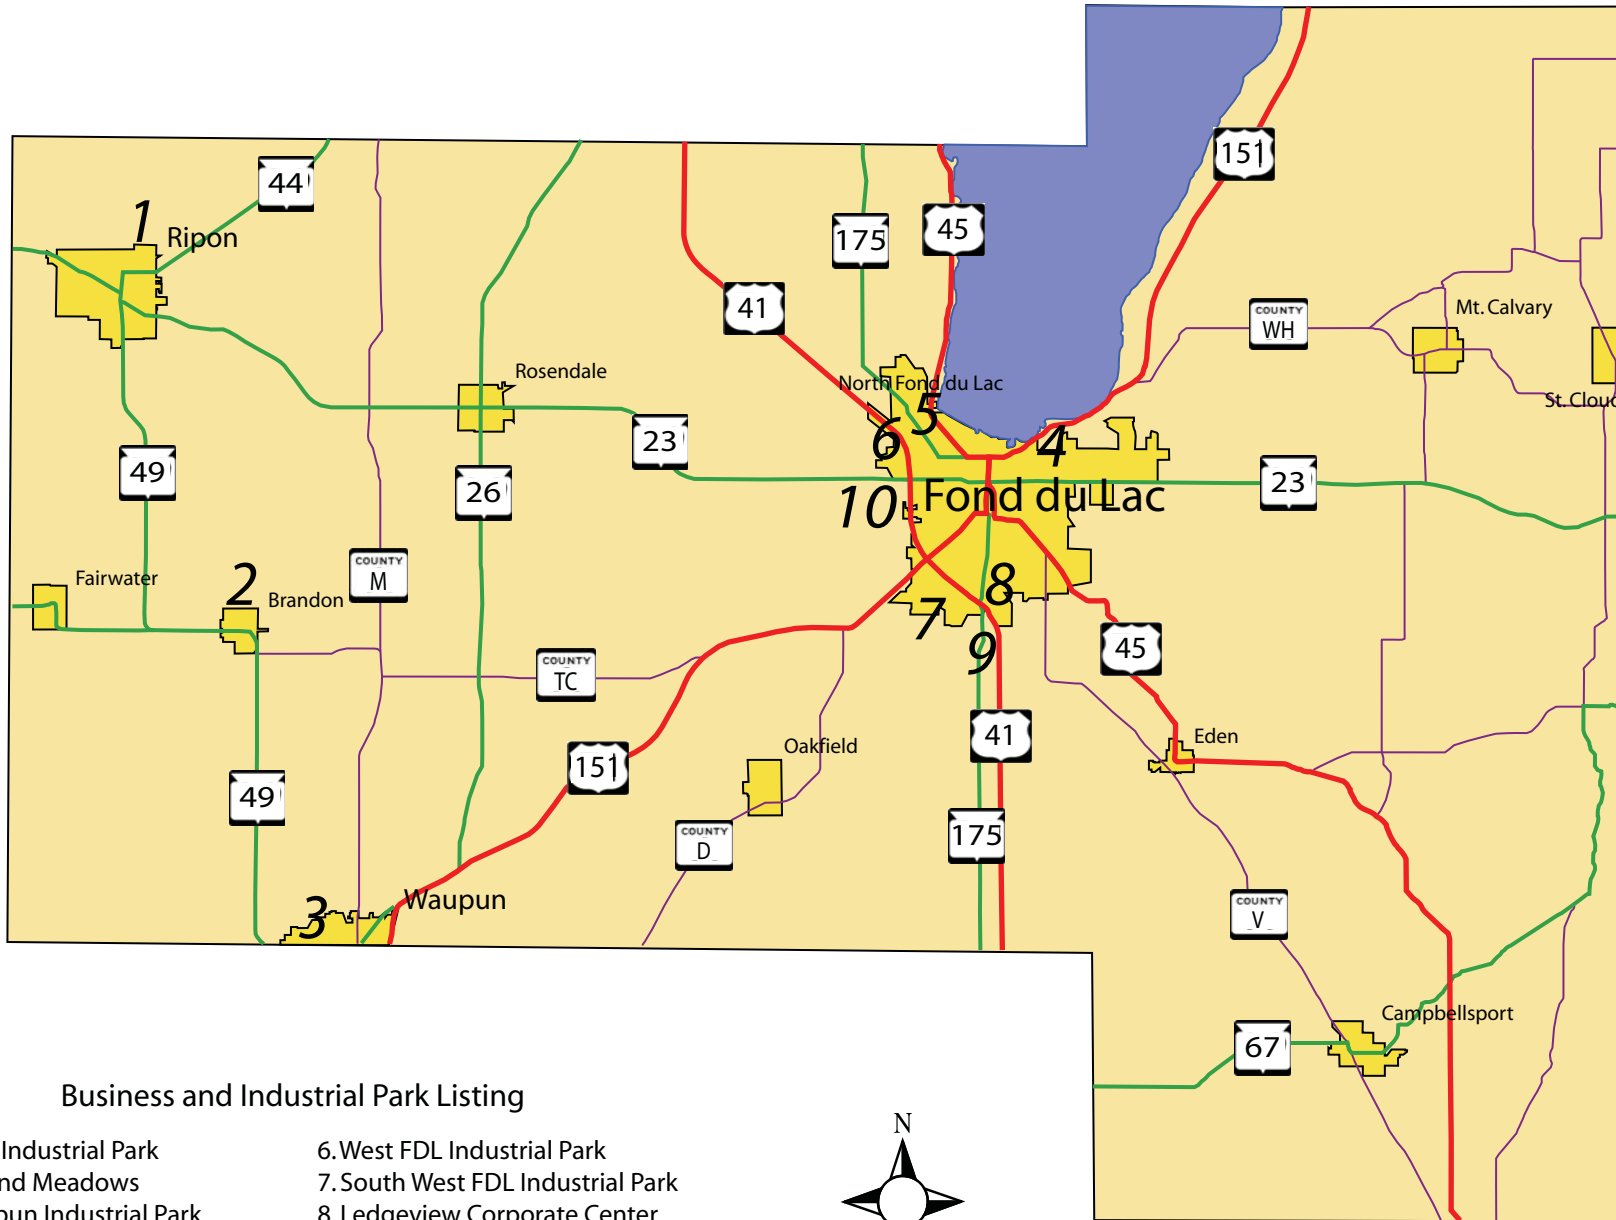

Fond du Lac County Business and Industrial Parks

Business and Industrial Park Listing

- | | |
|-----------------------------------|-----------------------------------|
| 1. Kohl Industrial Park | 6. West FDL Industrial Park |
| 2. Upland Meadows | 7. South West FDL Industrial Park |
| 3. Waupun Industrial Park | 8. Ledgerview Corporate Center |
| 4. Wisconsin American Office Park | 9. Fox Ridge Business Park |
| 5. Northgate Business Park | 10. Aeronautical Industrial Park |