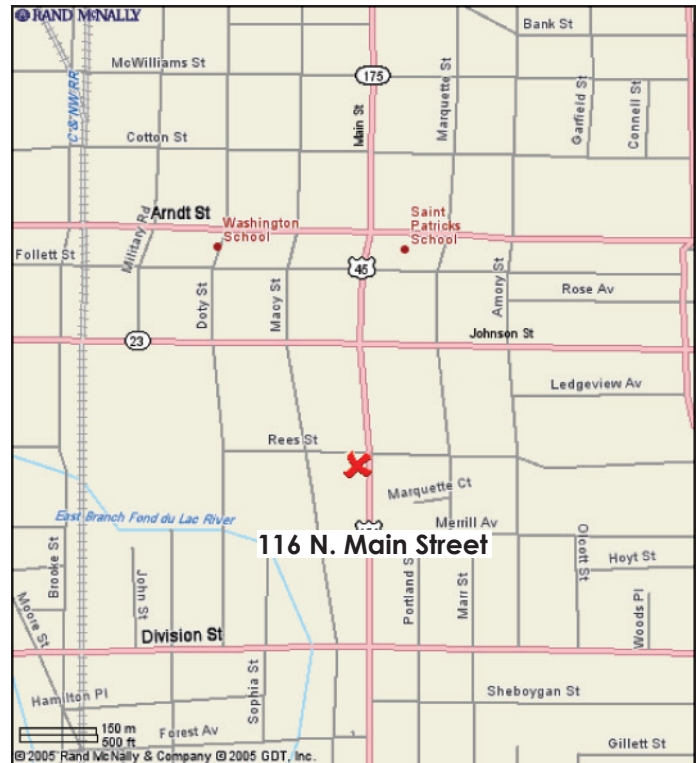

FOND DU LAC COUNTY
**Economic
Development**
CORPORATION

Improving the economic well-being of the residents & businesses of Fond du Lac County

Directions to FCEDC offices:

The offices of the Fond du Lac County Economic Development Corporation are located conveniently near the corner of Johnson and North Main Streets in Fond du Lac, WI, on the corner of Rees and North Main Streets. Our address is 116 North Main Street.

From Hwy 41 (north or south): Exit at Johnson Street. Travel east on Johnson Street past Forest Mall and over the railroad bridge. At the traffic light at North Main Street, turn right, travel one block then turn right at Rees street, turn into the first driveway on the left. We are located on the corner of Main and Rees Streets.